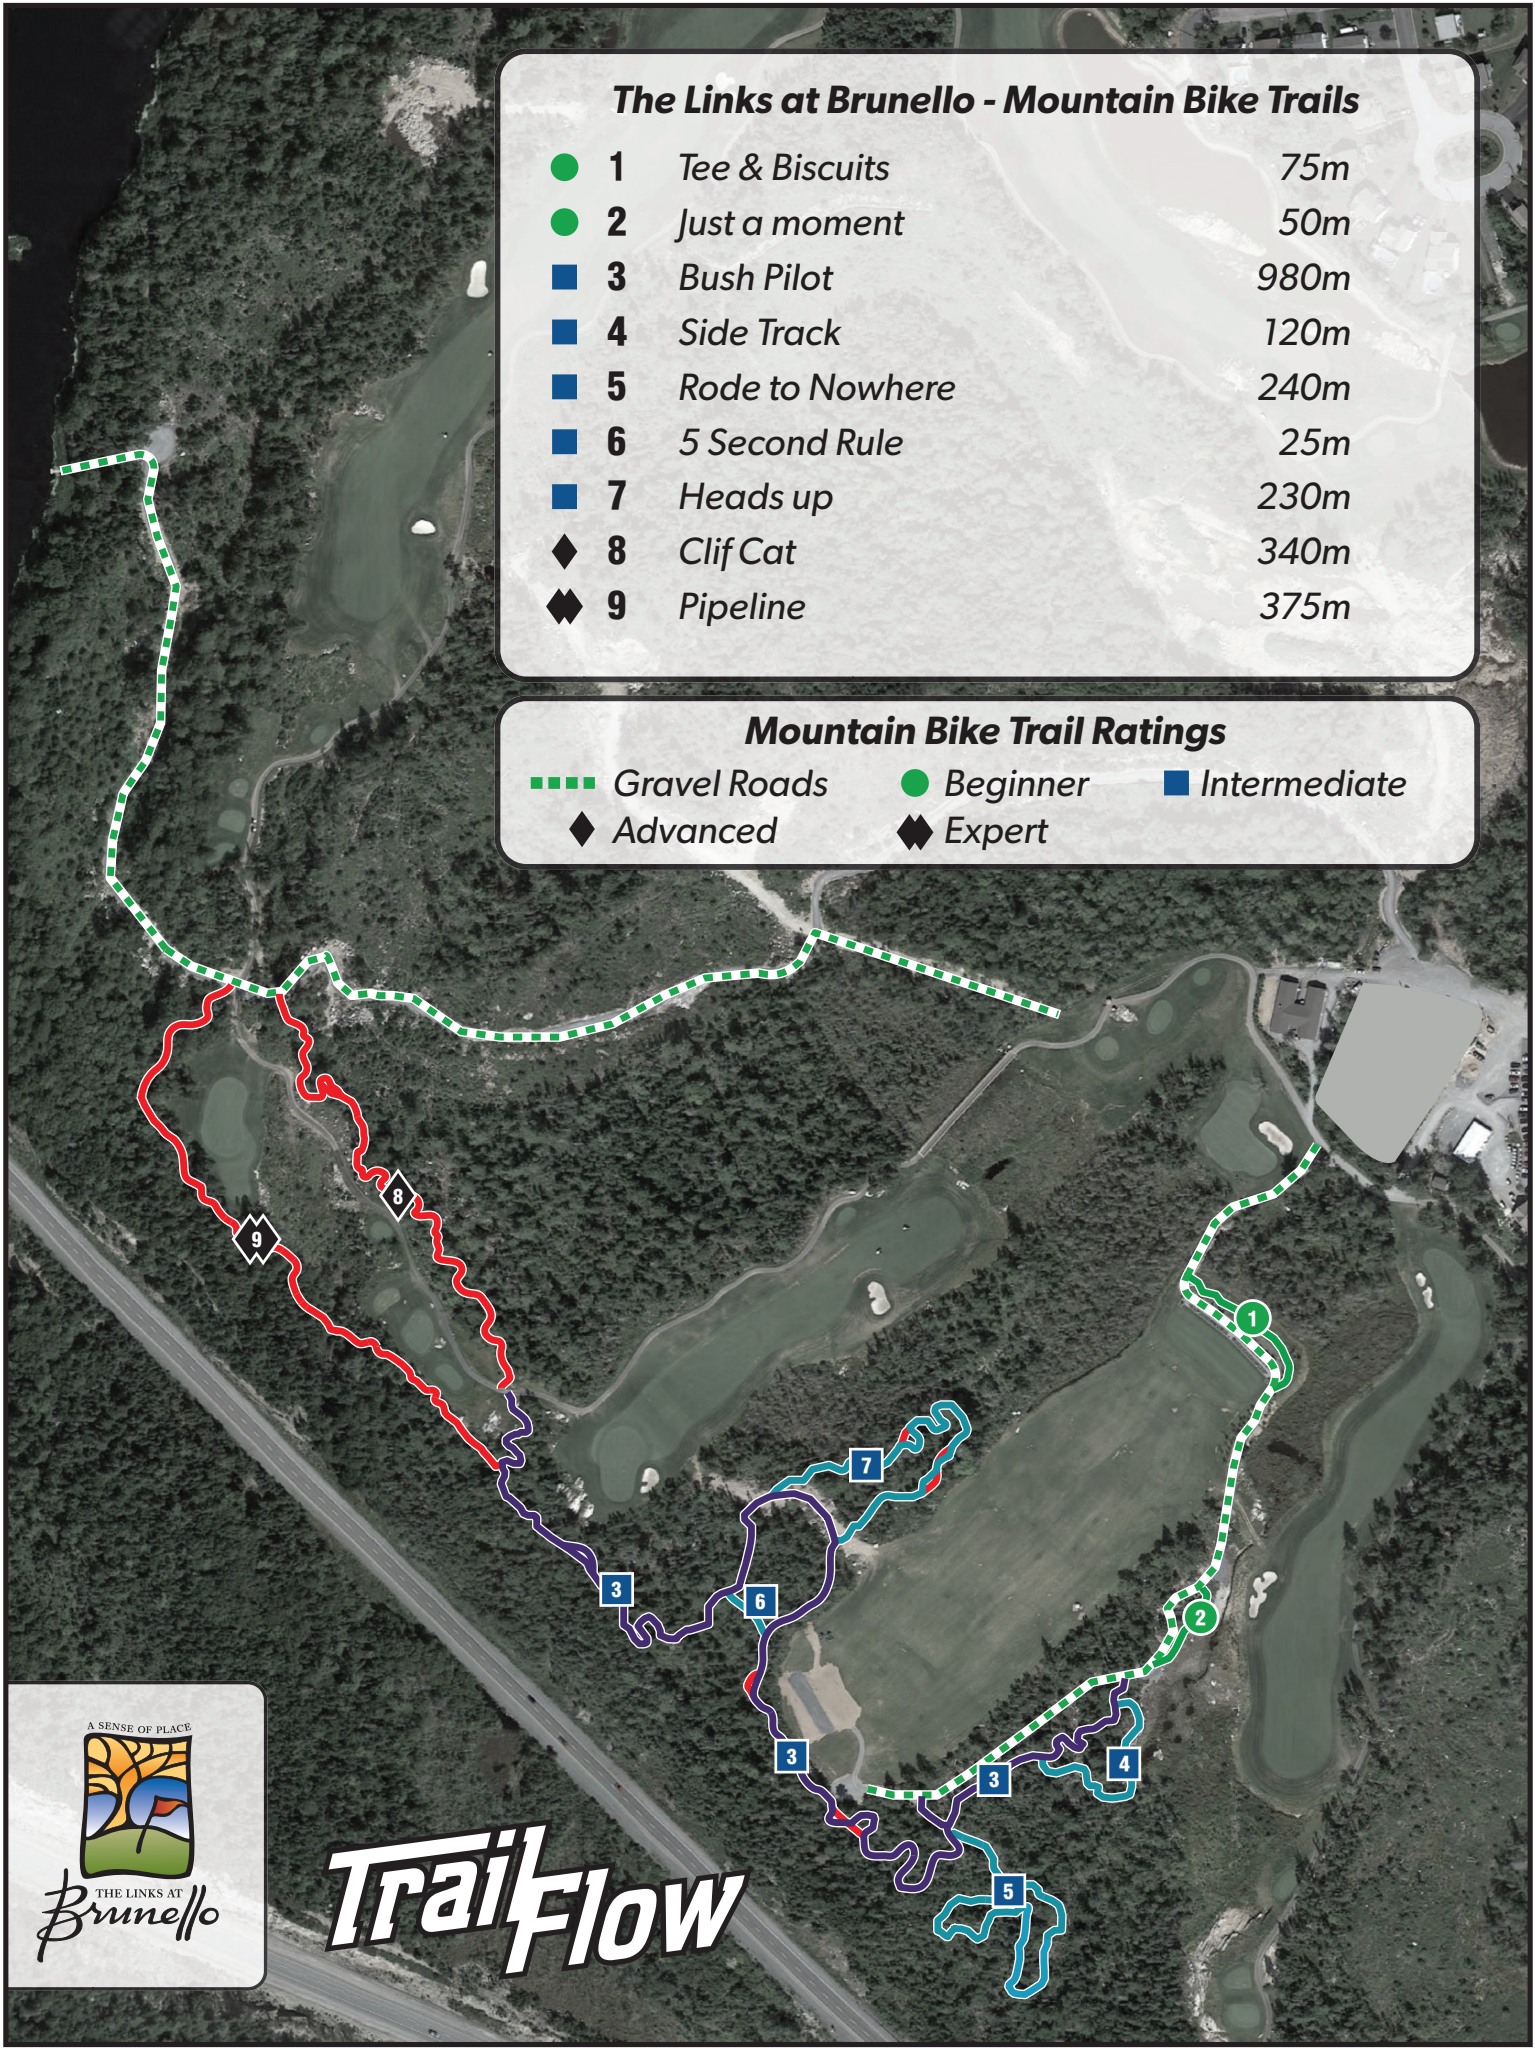

## The Links at Brunello - Mountain Bike Trails

● 1	Tee & Biscuits	75m
● 2	Just a moment	50m
■ 3	Bush Pilot	980m
■ 4	Side Track	120m
■ 5	Rode to Nowhere	240m
■ 6	5 Second Rule	25m
■ 7	Heads up	230m
◆ 8	Clif Cat	340m
◆◆ 9	Pipeline	375m

## Mountain Bike Trail Ratings

--- Gravel Roads	● Beginner	■ Intermediate
◆ Advanced	◆◆ Expert	

**TrailFlow**